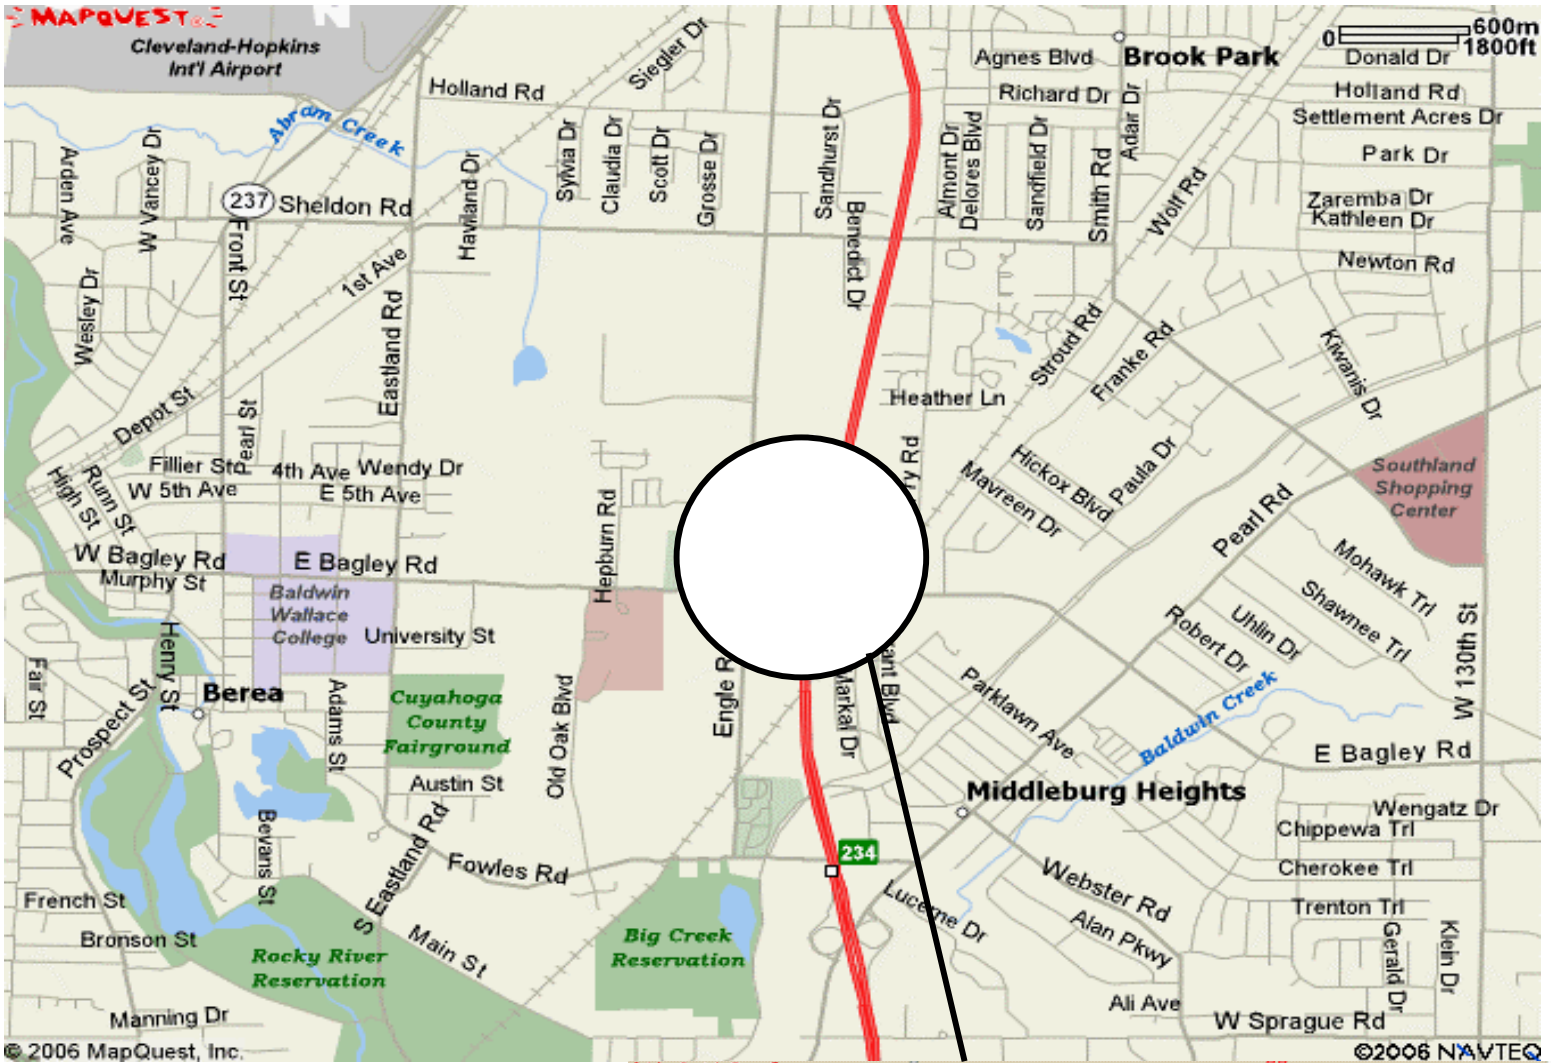

Comfort Inn- Cleveland Airport Area Map

Comfort Inn- Cleveland Airport
 17550 Rosbough Drive
 Middleburg Hts., OH 44130
 Phone: 440-234-3131
 Check out our website at:
 Control - Left Click below:
<http://www.choicehotels.com/hotel/oh439>